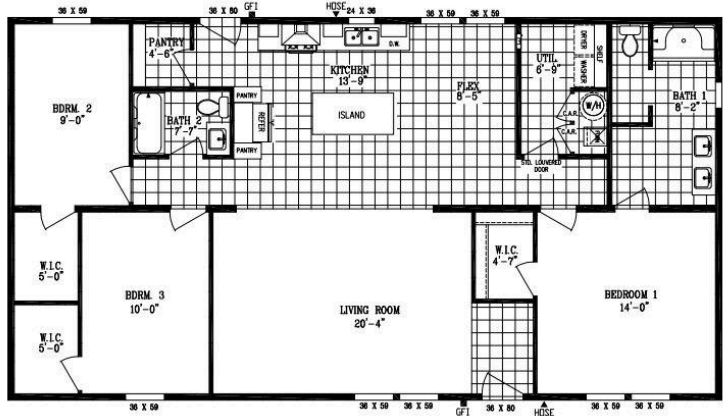

The Tempo Limelight

3 Bedrooms | 2 Bathrooms | 1,680 sq ft

TEMPO
LIMELIGHT
55TMP30563A
30'-0" x 56'-0"
APPROX 1,680 SQ. FT.

TEMPO
LIMELIGHT
55TMP30563A
30'-0" x 56'-0"
APPROX 1680 SQ. FT.

The Tempo Limelight

3 Bedrooms | 2 Bathrooms | 1,680 sq ft

STANDARD FEATURES

- ✓ 8' Tall Ceilings
- ✓ LP SmartSide Panel Siding with 5/50 Year Warranty
- ✓ Weather Resistant House Wrap Under Siding
- ✓ Sherwin Williams Paint, both Interior and Exterior
- ✓ Tape and Texture Drywall with Square Corners
- ✓ 2" x 6" Exterior Walls Tempo
- ✓ Energy Star Rated Home
- ✓ Hardwood Cabinets with 42" Tall Overhead Cabinets
- ✓ 6" Recessed LED Lighting
- ✓ Ceiling Fan Ready in Living Room and Bedrooms
- ✓ Fiberglass Tubs and Showers
- ✓ Stainless Steel Appliances featuring 18 cu. ft. Top Freezer
- ✓ Pfister Faucets Throughout featuring Stainless Steel Pull Down in Kitchen Faucet
- ✓ 36" Stainless Steel European Range Hood Tempo
- ✓ Congoleum LUX Vinyl Flooring
- ✓ Shaw 25 ounce Stain Resistant Carpet
- ✓ Kwikset Door Hardware featuring Thumbblatch Front Door
- ✓ Architectural Shingles with Lifetime Warranty (Limited)
- ✓ Programmable ecoBee Smart Thermostat
- ✓ Carrier SmartComfort Electric Furnace

The Tempo Limelight

3 Bedrooms | 2 Bathrooms | 1,680 sq ft

Photo Gallery

Photo 1

Photo 2

Photo 3

Photo 4

The Tempo Limelight